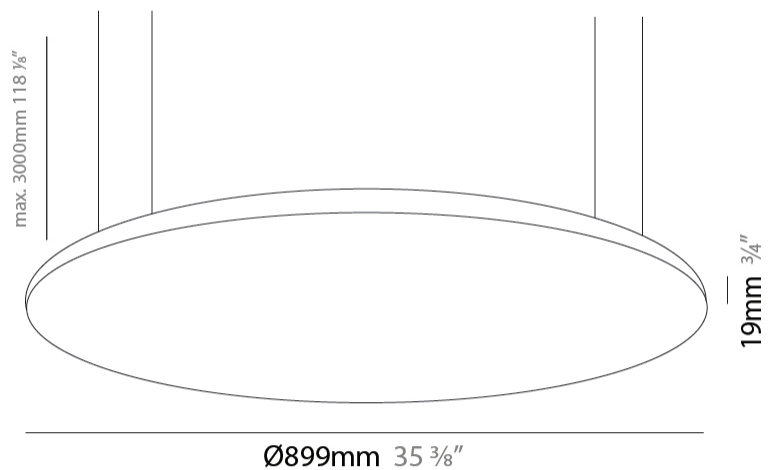

INFINITE ROUND SUSPENSION

A51060- -

base number   Color   Finish
Temperature   Options

1. To build a product code in our configurator select the specify button on the base model # product page
2. To build a manual product code on this datasheet choose from the options listed below in blue font and add the suffix to the base model #

GENERAL

Series: Infinite Round
Partner: Ivela
Division: Architectural
Installation: Suspension
Product Type: Panels
Mounting Location: Ceiling
Light Distribution: Direct

PHYSICAL

Shape: Round
Diameter (mm): 1216
Diameter (in): 47 ⁷/₈
Height (mm): 19
Height (in): 3/4
Max. Overall Height (mm): 2500
Max. Overall Height (in): 98 ⁷/₁₆
Diffuser: Opal Polycarbonate
Fixture Finish: WHI / BLK / GLD
Fixture Material: Aluminum

ELECTRICAL

Lamp Type: LED
Input Wattage (W): 78
Dimming: Tri-Mode (Non-Dimming and Phase Dimming (120Vac only) and 0-10V Dimming)
Driver Included: No
Driver Location: Remote
Driver Type: Constant Voltage - Universal
Driver Class: Class 2
Housing: ENCP 5 (ERP) ENCP 8 (SC Power)
Input Voltage (V): 120 - 277
Output Voltage (V): 24

LED

Color Temperature (°K): 2700 / 3000 / 3500 / 4000
Max. Delivered Lumen (lm): 4560 / 4750 / 4891 / 5035
Nominal Lumen (lm): 9120 / 9500 / 9783 / 10070
CRI: >93 CRI
Lamp Life (hrs): 50000

OPTICAL

RATINGS AND CERTIFICATIONS

Certified By: Certified for North American Standards
IP rating: IP20