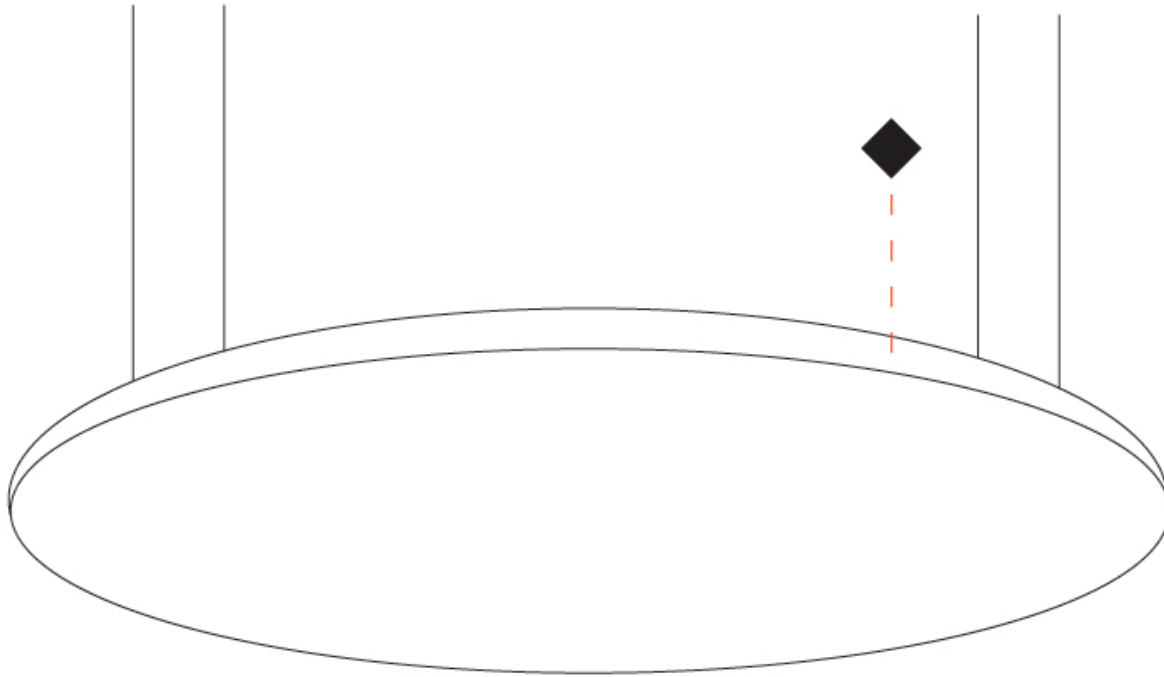

INFINITE ROUND SUSPENSION

A51060-

PROJECT	_____
TYPE	_____
SPECIFIER	_____
QUANTITY	_____
DATE	_____