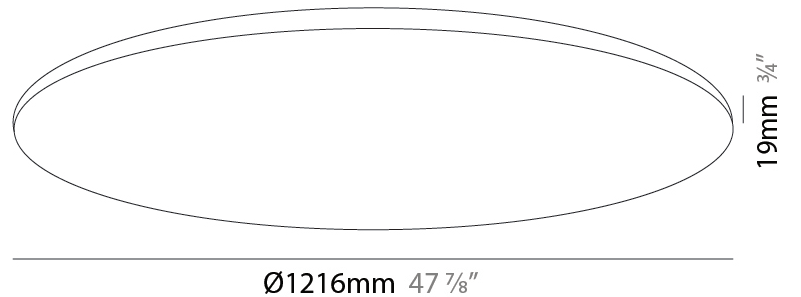

PROJECT
TYPE
SPECIFIER
QUANTITY
DATE

INFINITE ROUND RECESSED

A56181- -
base number   Color   Finish
                         Temperature   Options

1. To build a product code in our configurator select the specify button on the base model # product page
2. To build a manual product code on this datasheet choose from the options listed below in blue font and add the suffix to the base model #

GENERAL

Series: Infinite Round
Partner: Ivela
Division: Architectural
Installation: Recessed
Product Type: Panels
Mounting Location: Ceiling
Light Distribution: Direct

PHYSICAL

Shape: Round
Diameter (mm): 1216
Diameter (in): 47 ⁷/₈
Height (mm): 19
Height (in): 3/4
Diffuser: PMMA - Opal
[Fixture Finish: WHI / BLK / GLD](#)
Fixture Material: Aluminum

ELECTRICAL

Lamp Type: LED
Input Wattage (W): 76
Dimming: Tri-Mode (Non-Dimming and Phase Dimming (120Vac only) and 0-10V Dimming)
Driver Included: No
Driver Location: Remote
Driver Type: Constant Voltage - Universal
Driver Class: Class 2
Housing: ENCP 5 (ERP) ENCP 8 (SC Power)
Input Voltage (V): 120 - 277
Output Voltage (V): 24

LED

[Color Temperature (°K): 2700 / 3000 / 3500 / 4000](#)
Max. Delivered Lumen (lm): 4560 / 4750 / 4891 / 5035
Nominal Lumen (lm): 9120 / 9500 / 9783 / 10070
CRI: >93 CRI
Lamp Life (hrs): 50000

OPTICAL

RATINGS AND CERTIFICATIONS

Certified By: CSA Certified to UL and CSA Standards
IP rating: IP20